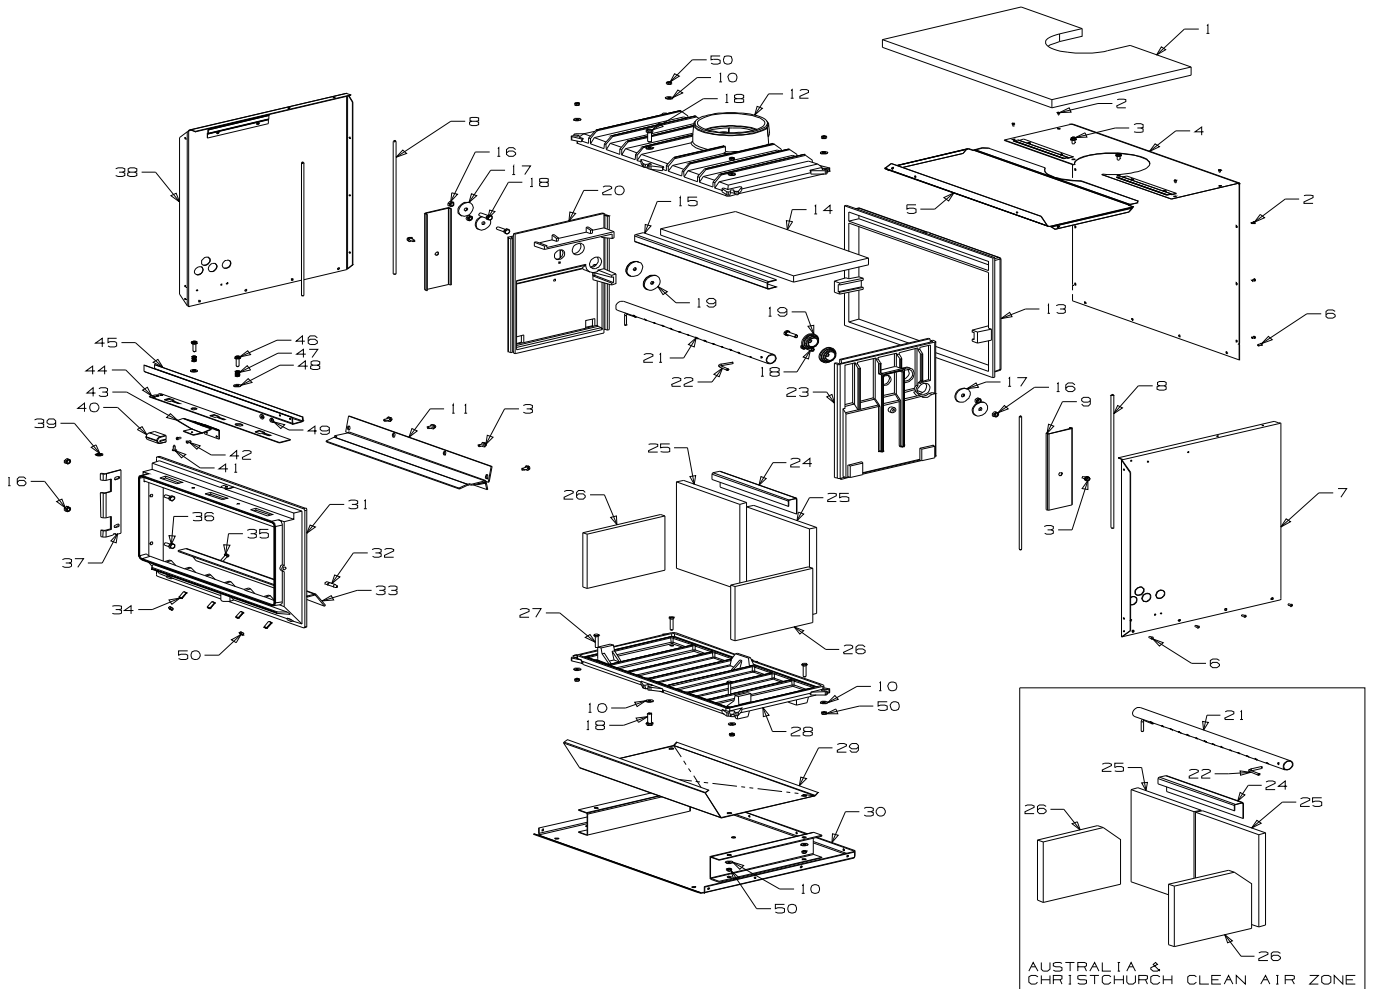

Bold Text = Assemblies
Bulleted Text = Items included in Assemblies

Item No	Part No	Description	Qty	Item No	Part No	Description	Qty
1	986502	Firebox-Top	1	22	586162	Knob-Air Control	1
2	786680	Firebox-Back - NZ	1	23	986515	Hinge Assy	1
•	986308	Firebox-Back - AUST	1	24	987541	Plate-Base Air	1
3	786648	Firebox-Side, RH	1	25	986541	Heatshield-Bottom	1
4	786647	Firebox-Side, LH	1	26	986509	Base Assy	1
5	786681	Firebox-Bottom	1	27	501767	Rivet-Pop 3.2 Dia x 3.2	20
6	786800	Firebox-Front	1	28	503003	Screw, S/T 1/4" x 0.5	8
7	585405	Insulation-Outer Case, Rockwool - NZ Only	1	29	503272	Rivet-Pop 4.8 Dia x 4.8	12
8	986510	Case-Outer, Rear	1	30	501685	Screw, Set M8 x 30	8
9	986513	Case-Outer, Top	1	31	795081	Board-Fire, Back - NZ 20 x 223 x 270	2
10	786109	Baffle-Firebox	1	•	586113	Brick-Fire, Back - AUST 25 x 223 x 170	2
	984090	Plug Assy (includes item nos. 11-12, 30, 43)	1	•	795085	Board-Fire, Back 20 x 290 x 223 (Christchurch Clean Air Zone)	2
11	684089	Plug - 34 Dia	4	32	501682	Nut, Hex M6	14
12	502093	Washer, Flat 8 x 42 x 3	4	33	500374	Washer, Flat 1/4"	14
13	986436	Tube-Secondary Air - Straight		34	503008	Pin-Tension 8.0 x 20	4
•	995083	Tube-Secondary Air - Straight (Christchurch Clean Air Zone)		35	501815	Screw, Set M6 x 35	4
14	984598	Rod-Tie M6	4	36	503336	Screw, S/T M6 x 25	2
15	986146	Cover-Secondary Air	2	37	500848	Washer, Flat 3/16"	2
16	986511	Case-Outer, RH Side	1	38	986516	Pin-Door Catch	1
17	986512	Case-Outer, LH Side	1	39	786501	Brick-Fire, Side 15 x 170 x 223	2
18	995000	Deflector-Primary Air - AUST	1	•	795084	Brick-Fire, Side 20 x 190 x 223 (Christchurch Clean Air Zone)	2
•	995080	Deflector-Primary Air - NZ	1	40	586167	Rivet-Pop 4.0 Dia x 4.8	2
19	995090	Slide-Air Inlet	1	41	503004	Screw, CSK No. 8 x 5/8"	1
•	995092	Slide-Air Inlet (Christchurch Only)	1	42	006025	Washer, Flat 5/16"	1
	795045	Air Slide Assy (includes item nos. 19, 21, 22 40, 41, 49)	1	43	501602	Nut, Hex M8	9
	795092	Air Slide Assy (includes item nos. 19, 21, 22 40, 41, 49) (Christchurch Only)	1	44	501597	Screw, Set M8 x 20	2
20	995022	Plate-Back Meter 1ID Hole - Christchurch Clean Air Zone	1	45	501962	Screw, Set M6 x 30	4
•	995023	Plate-Back Meter 2ID Hole	1	46	586439	Pin-Retaining, Secondary Air Tube	2
•	995023	Plate-Back Meter - Overnight Burn	1	•	586439	Pin-Retaining, Secondary Air Tube (Christchurch Clean Air Zone)	1
21	995020	Extension-Air Slide	1	47	995091	Spacer-Air Slide	2
				48	585223	Spring-Compression, Air Inlet	2
				49	995082	Channel-Brick, Retainer	1